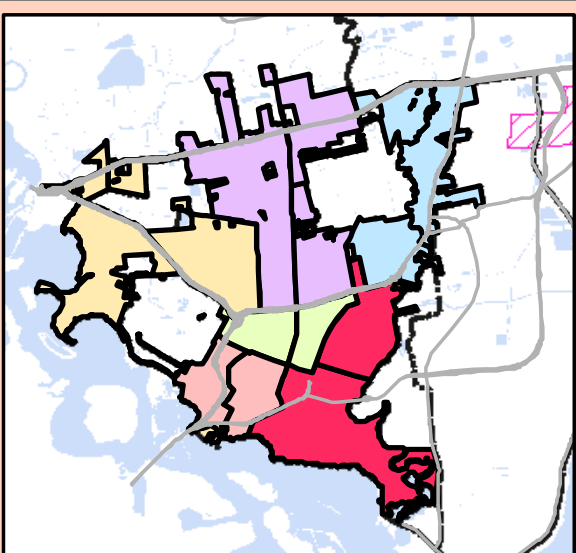

Legend

- CenterlineMaster
- Baytown_streams
- Railroads_Baytown
- Water_Bodies
- Parks_Boundaries

ZONES

- ZONE 1
- ZONE 2
- ZONE 3
- ZONE 4
- ZONE 5
- ZONE 6

MOSQUITO ZONES & PARKS

Date: 6/13/2018

Revised 5-05-17

The City of Baytown Texas makes no warranty, representation, or guarantee regarding the accuracy of this map. This map is intended for display purposes only and does not replace official recorded documents.