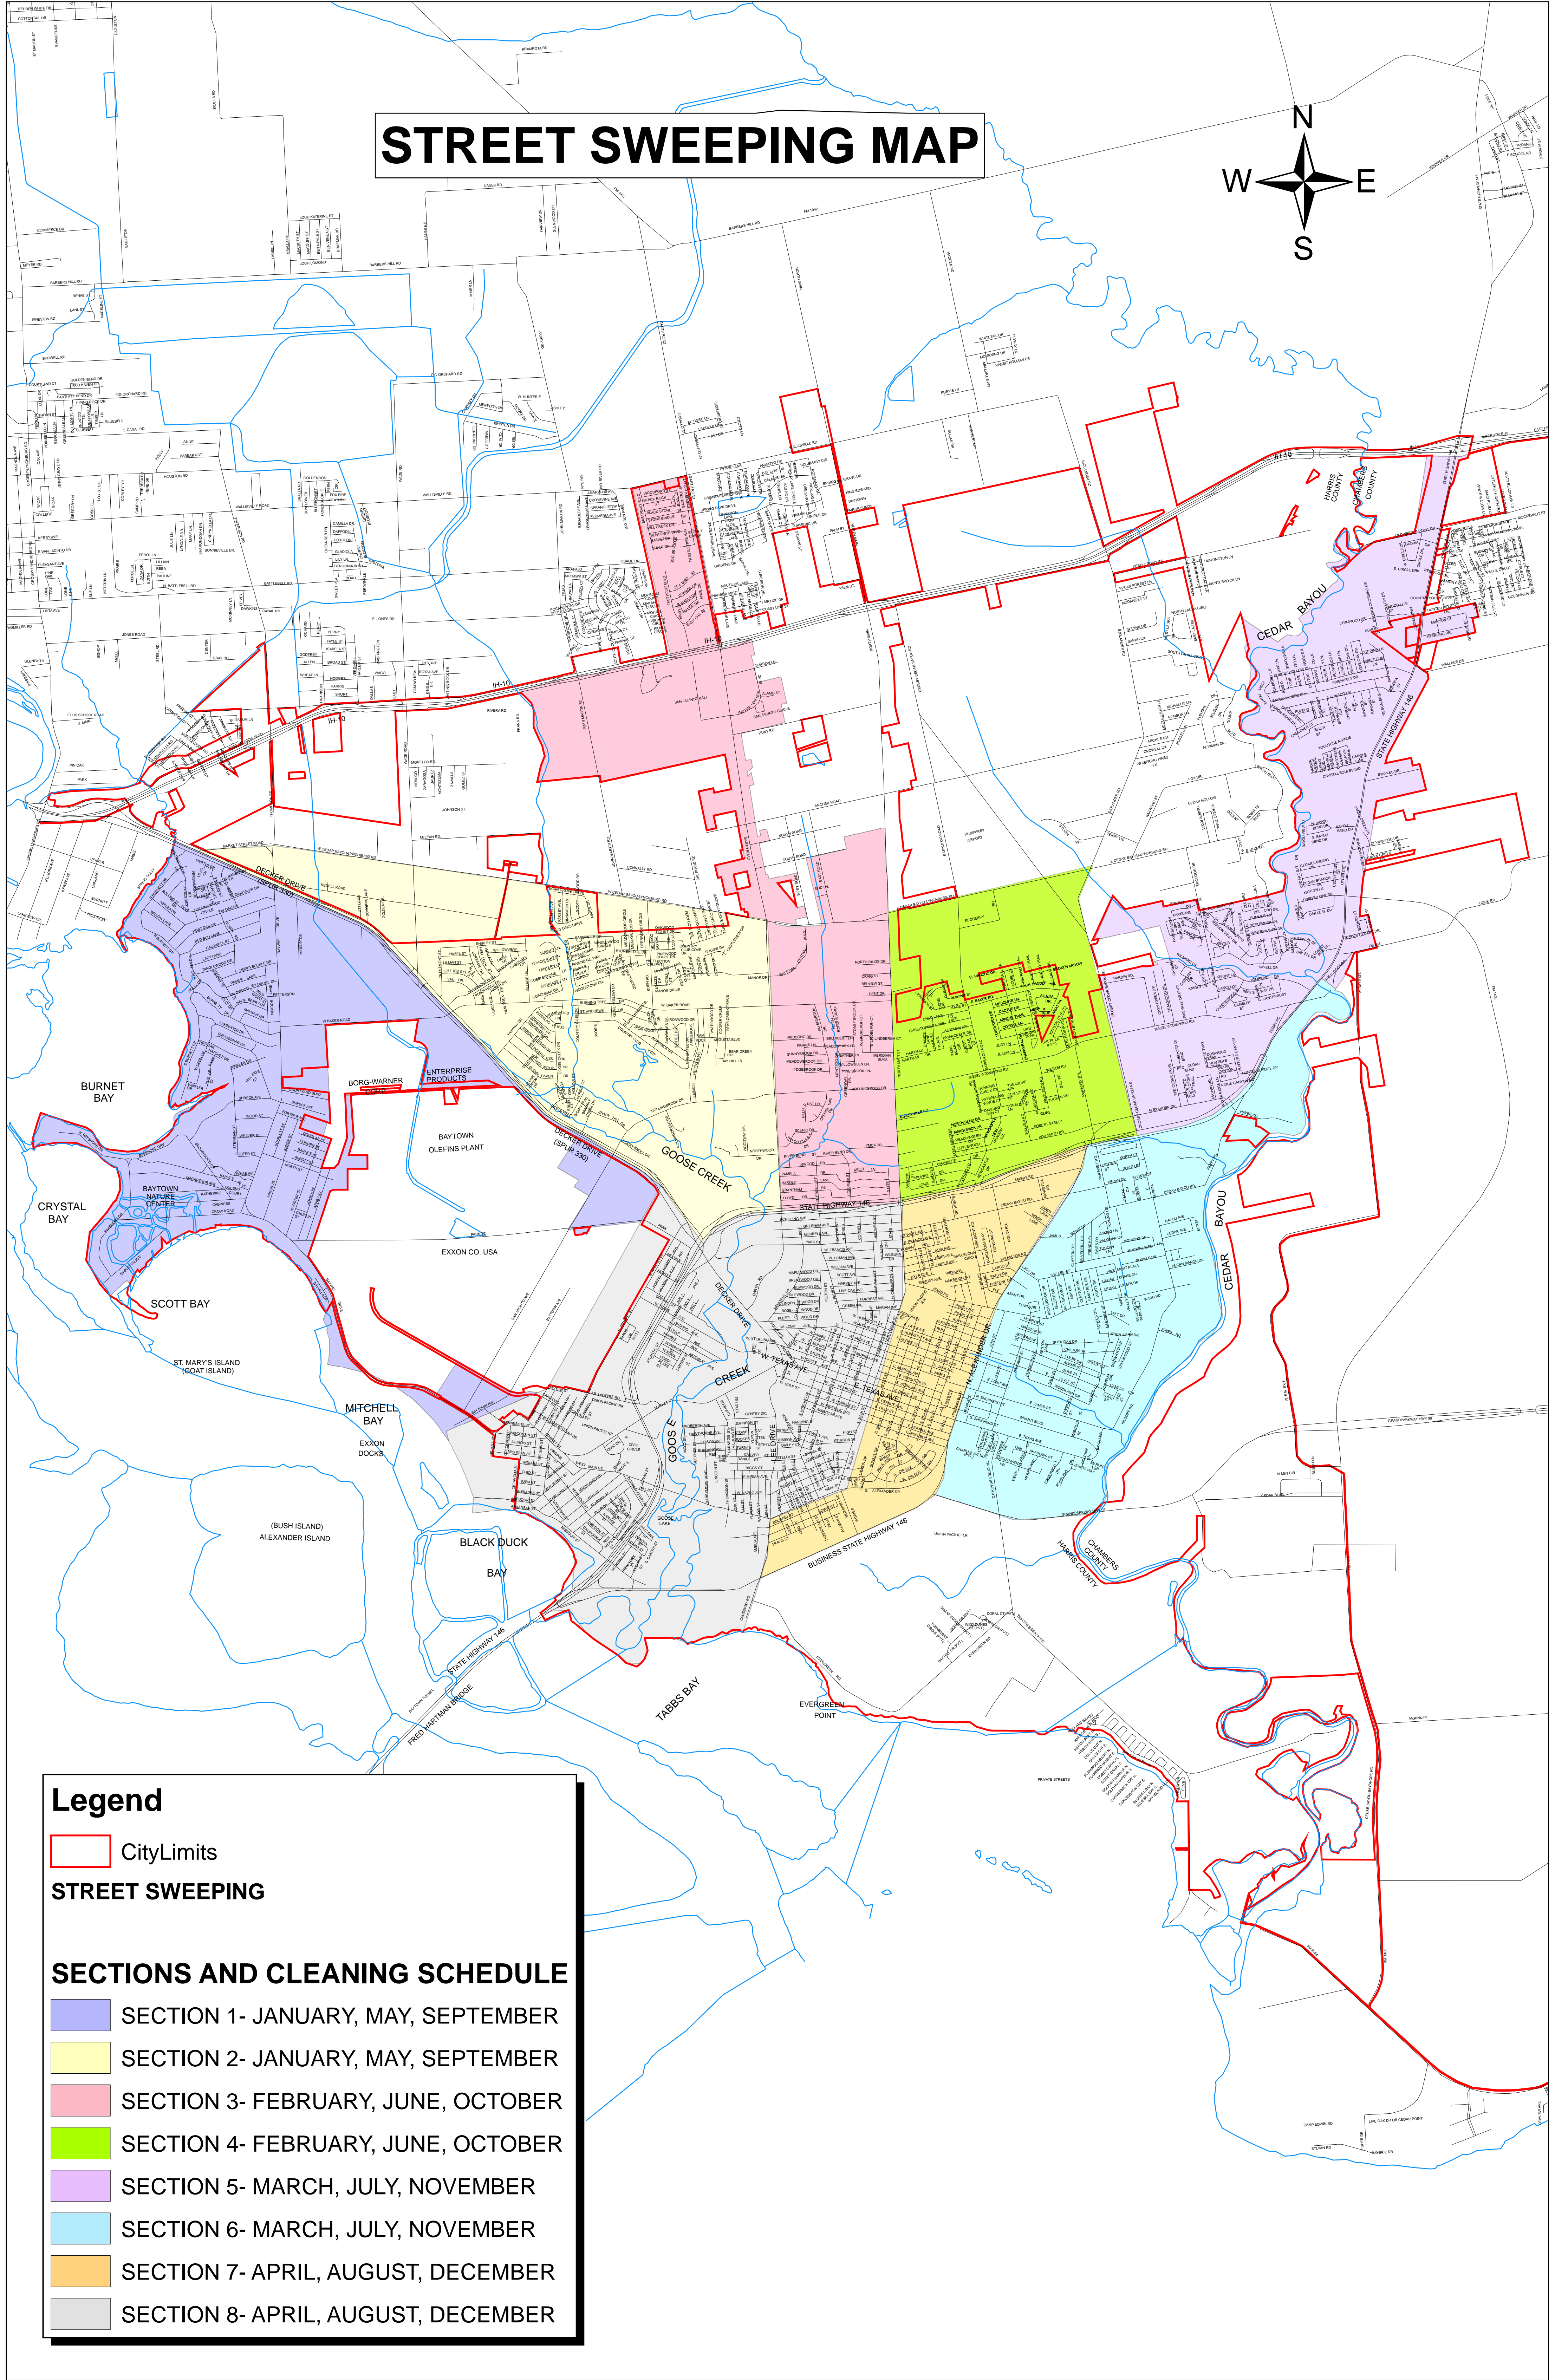

STREET SWEEPING MAP

Legend

CityLimits

STREET SWEEPING

SECTIONS AND CLEANING SCHEDULE

- SECTION 1- JANUARY, MAY, SEPTEMBER
- SECTION 2- JANUARY, MAY, SEPTEMBER
- SECTION 3- FEBRUARY, JUNE, OCTOBER
- SECTION 4- FEBRUARY, JUNE, OCTOBER
- SECTION 5- MARCH, JULY, NOVEMBER
- SECTION 6- MARCH, JULY, NOVEMBER
- SECTION 7- APRIL, AUGUST, DECEMBER
- SECTION 8- APRIL, AUGUST, DECEMBER